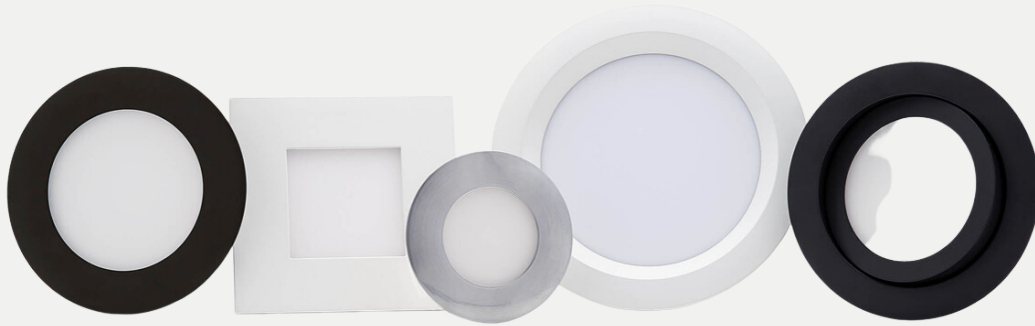

POINT

iluminación · seguridad · automatización